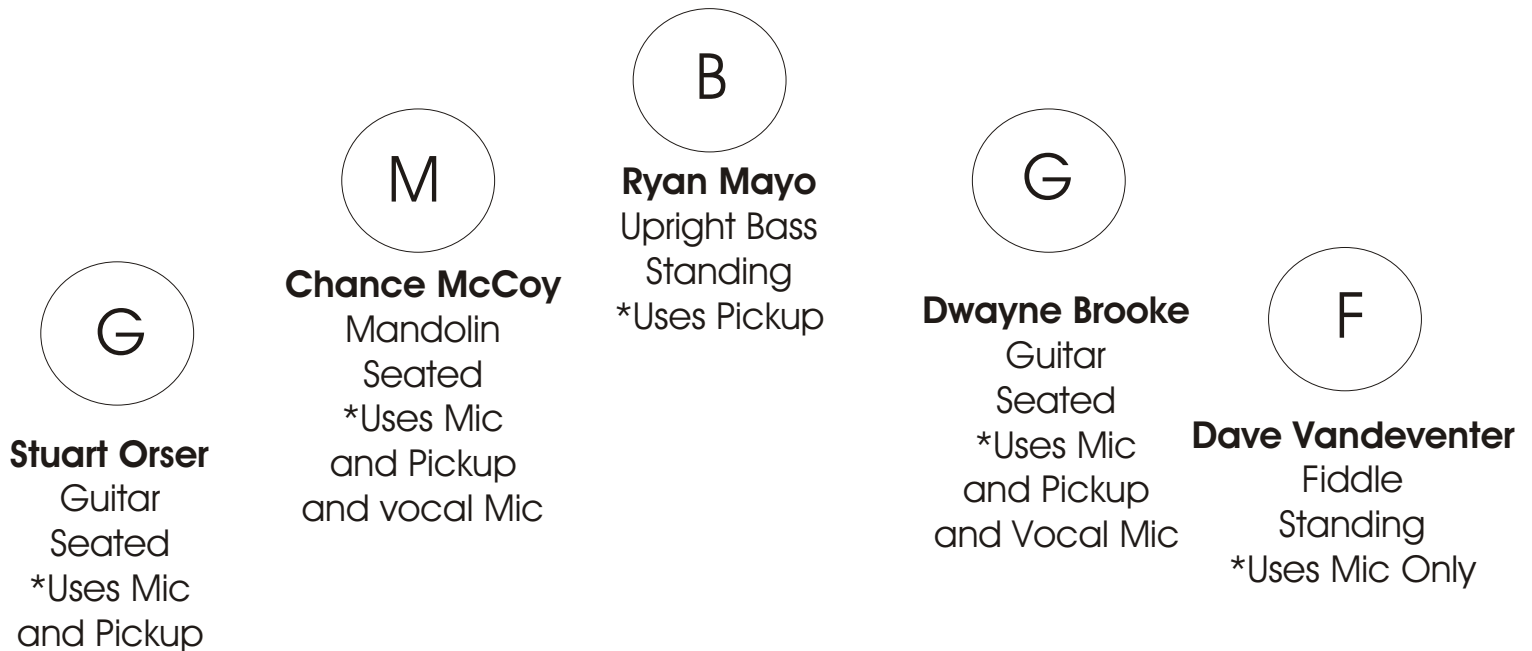

Sample Stage Plot for The Woodshedders

*Stuart Orser uses a Schertler Dyn-G Dynamic Transducer Pickup and a Shure SM-81.

*Chance McCoy uses a Schertler Dyn-M Dynamic Transducer Pickup and requires one condenser for his mandolin and a Shure M-58 for backing vocals.

*Ryan Mayo uses a dynamic transducer with his own preamp and on-stage cabinet.

*Dwayne Brooke uses a Schertler Dyn-G Dynamic Transducer Pickup and a Shure SM-81, and an Shure M-58 for vocals.

*Dave Vandeventer uses a 'Goldie' condenser mic for his fiddle and backing vocals.